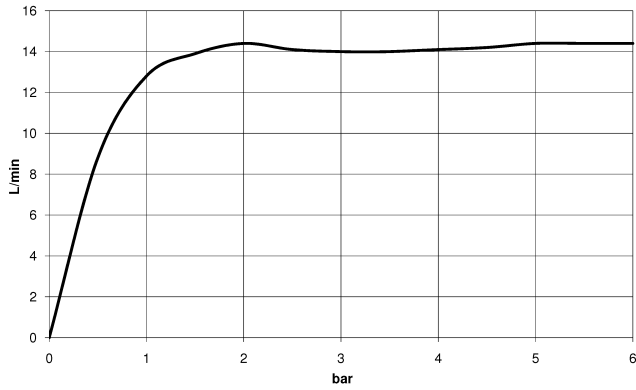

## MADISON Showerpipe with shower thermostat - Platinum

---

MADISON

ST 050 304 4360

ST 050 304 4360

1:10

**Flow rate chart**

**Certificates**