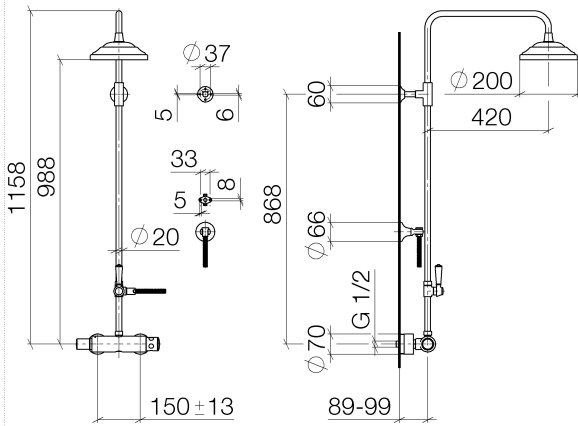

ST 050 304 4360

1:10