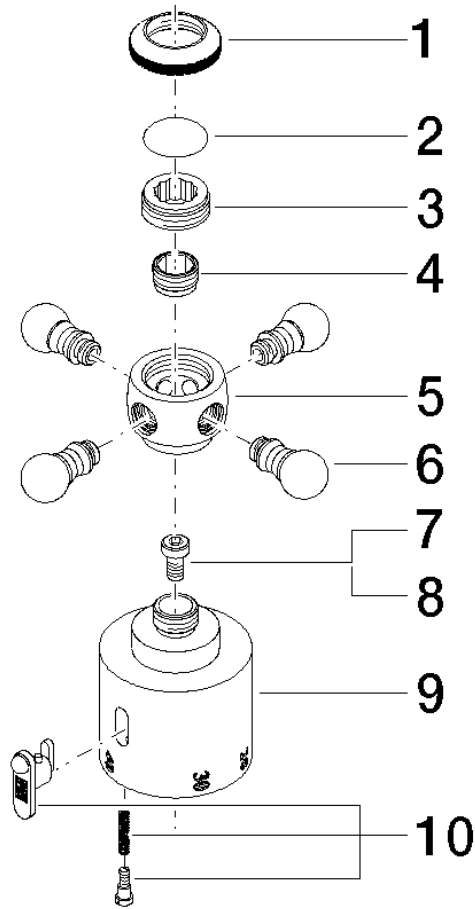

ST 050 304 4360

Parts for other finishes can be found here: [Chrome](#)

Spare parts list

No.	Item Number	Name	Quantity used	Delivery time
1	09 20 36 005-08	handle	1	40
2	09 26 01 016 90	accessories	1	2
3	09 20 83 006 90	handle	1	2
4	09 24 03 119 90	nipple	1	2
6	09 20 36 004-08	handle	4	40
7	90 30 30 027 00 90	screw	1	2
8	09 30 33 004 90	screw	1	2
10	90 21 33 020 00 90	handle	1	2