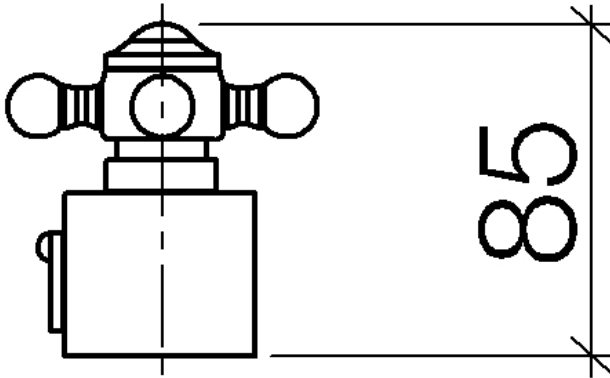

ST 050 304 4360